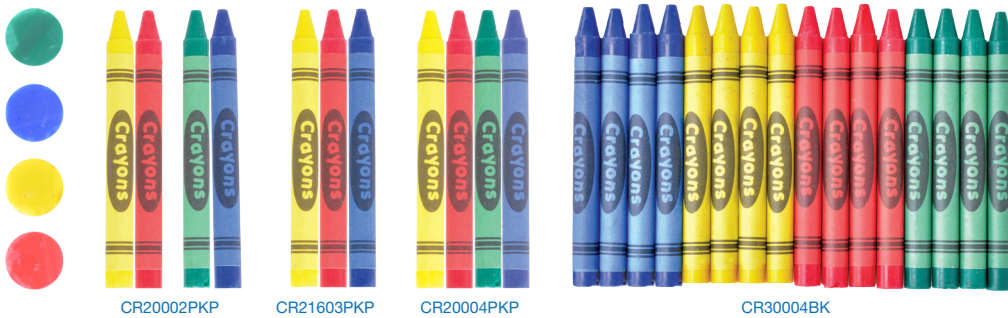

Crayons

Round

CR20002PKP

CR21603PKP

CR20004PKP

CR30004BK